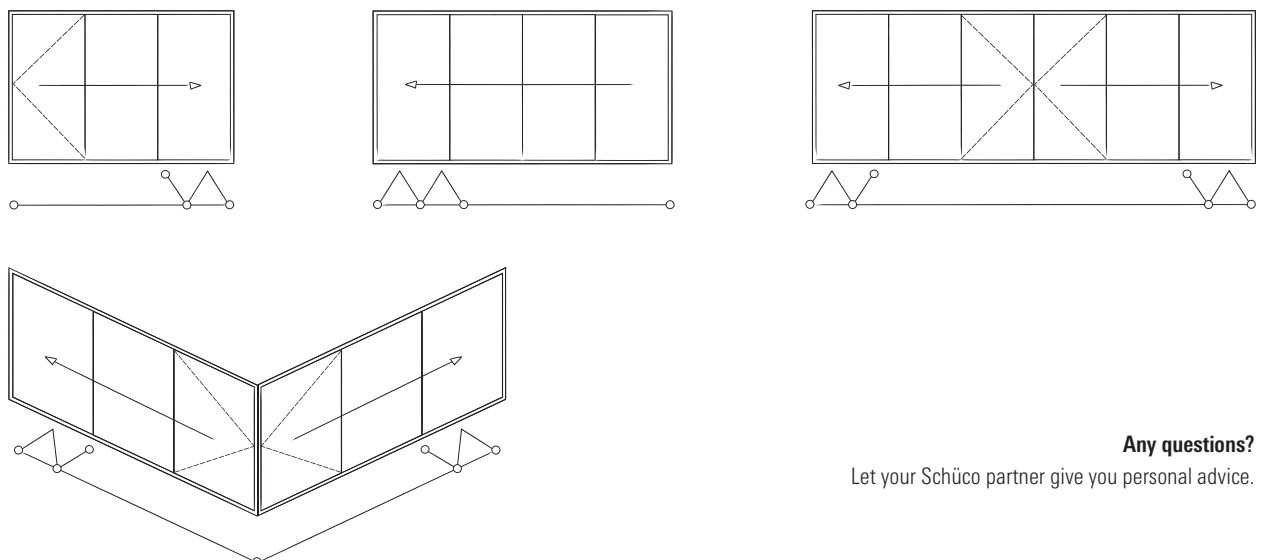

MY DESIGN SLIDING DOOR.

TECHNICAL DATA

SCHÜCO

Opening types

Schüco Design sliding doors open up new spaces in a variety of ways. Whether you prefer sliding or folding doors, we have the right solution for your home. The opening types available to you depend on which sliding door design and materials you choose. For example, we offer opening types with single, double, or triple tracks, 90° corner solutions, and sliding doors which open to the inside or outside. Have a look at some of our customers' favourite designs.

PANORAMA AND CLASSIC DESIGN

FOLDING DESIGN

Any questions?
Let your Schüco partner give you personal advice.

The Schüco Design

An overview of sliding doors

Panorama, Classic or Folding - which sliding door design would best fit your building project? Compare the different properties of each design and find out.