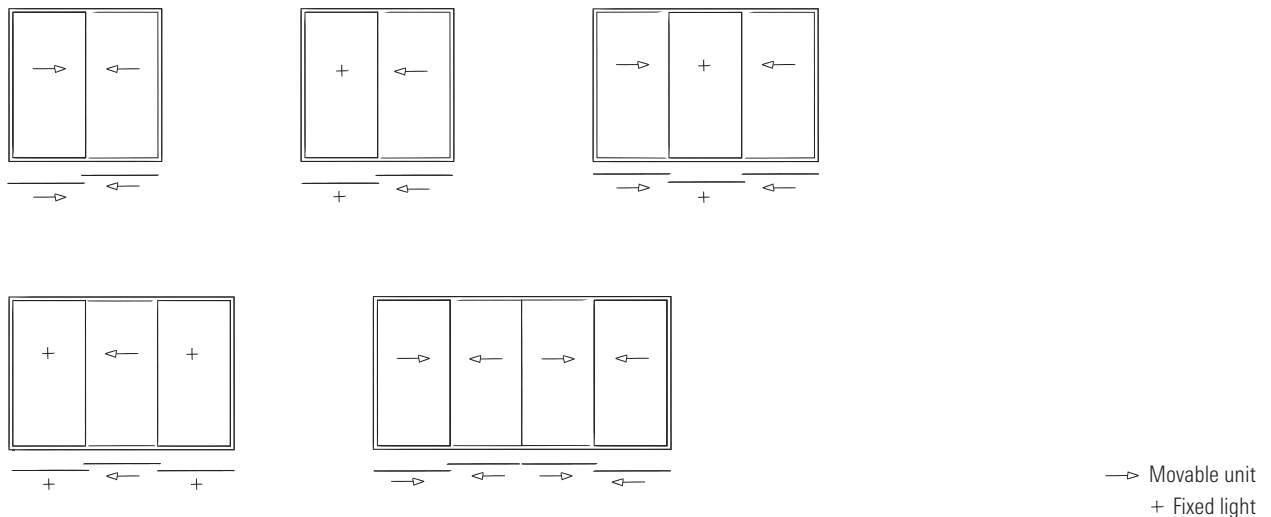

Opening types

Schüco Design sliding doors open up new spaces in a variety of ways. Whether you prefer sliding or folding doors, we have the right solution for your home. The opening types available to you depend on which sliding door design and materials you choose. For example, we offer opening types with single, double, or triple tracks, 90° corner solutions, and sliding doors which open to the inside or outside. Have a look at some of our customers' favourite designs.

PANORAMA AND CLASSIC DESIGN